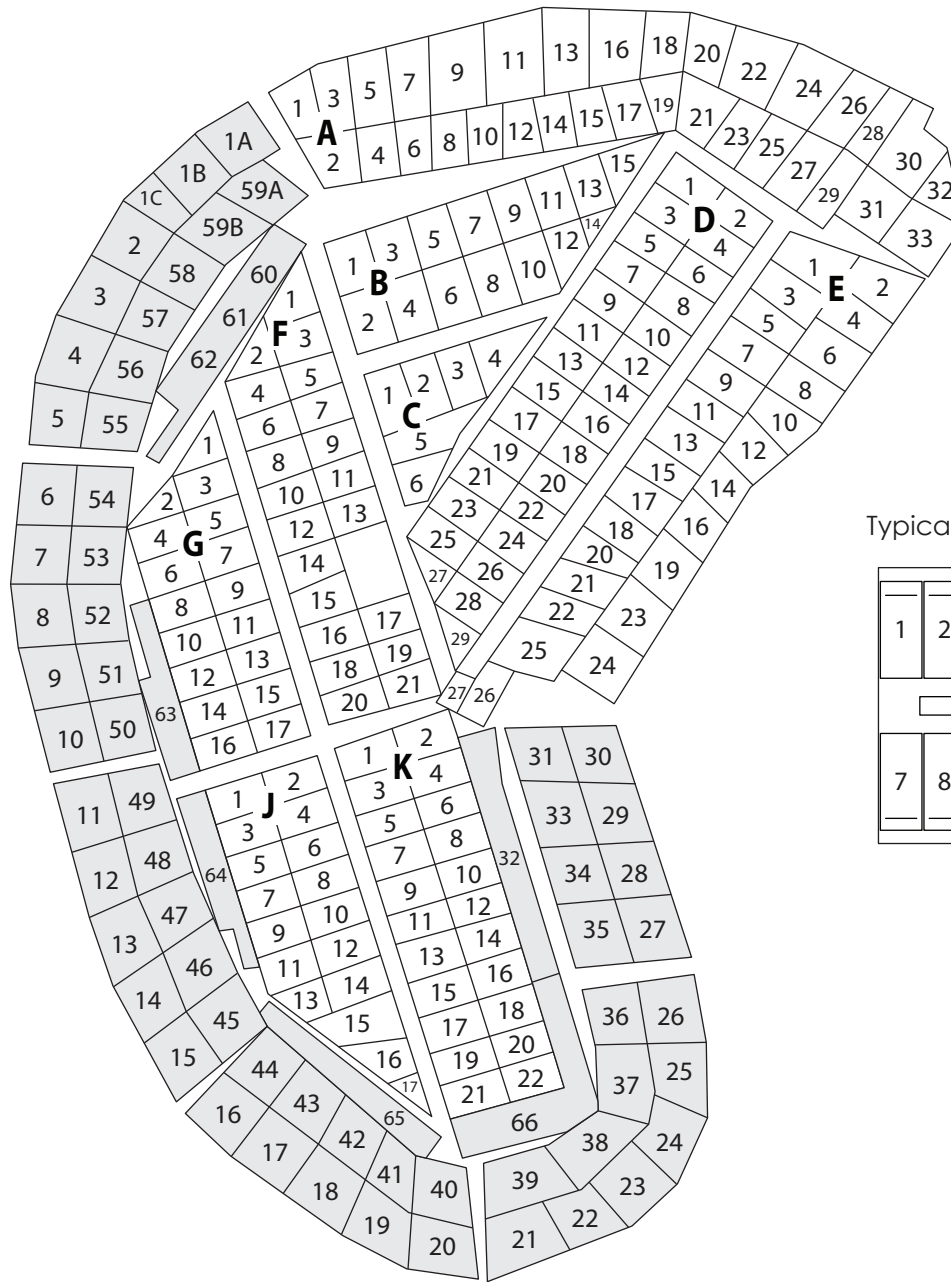

SECTION 4

All Types of Monuments and Markers are Allowed

All Boulevard and Sub-Boulevard Lots
Foot End to the Road

All Interior Lots
Foot End to the Monument

Typical Road Lot Detail

Road

Typical Inside Lot Detail

Walkway

RESTLAWN
MEMORIAL PARK

235962 North Troy Street
Wausau, WI 54403
715.675.3309 | mail@restlawn.net | www.restlawn.net