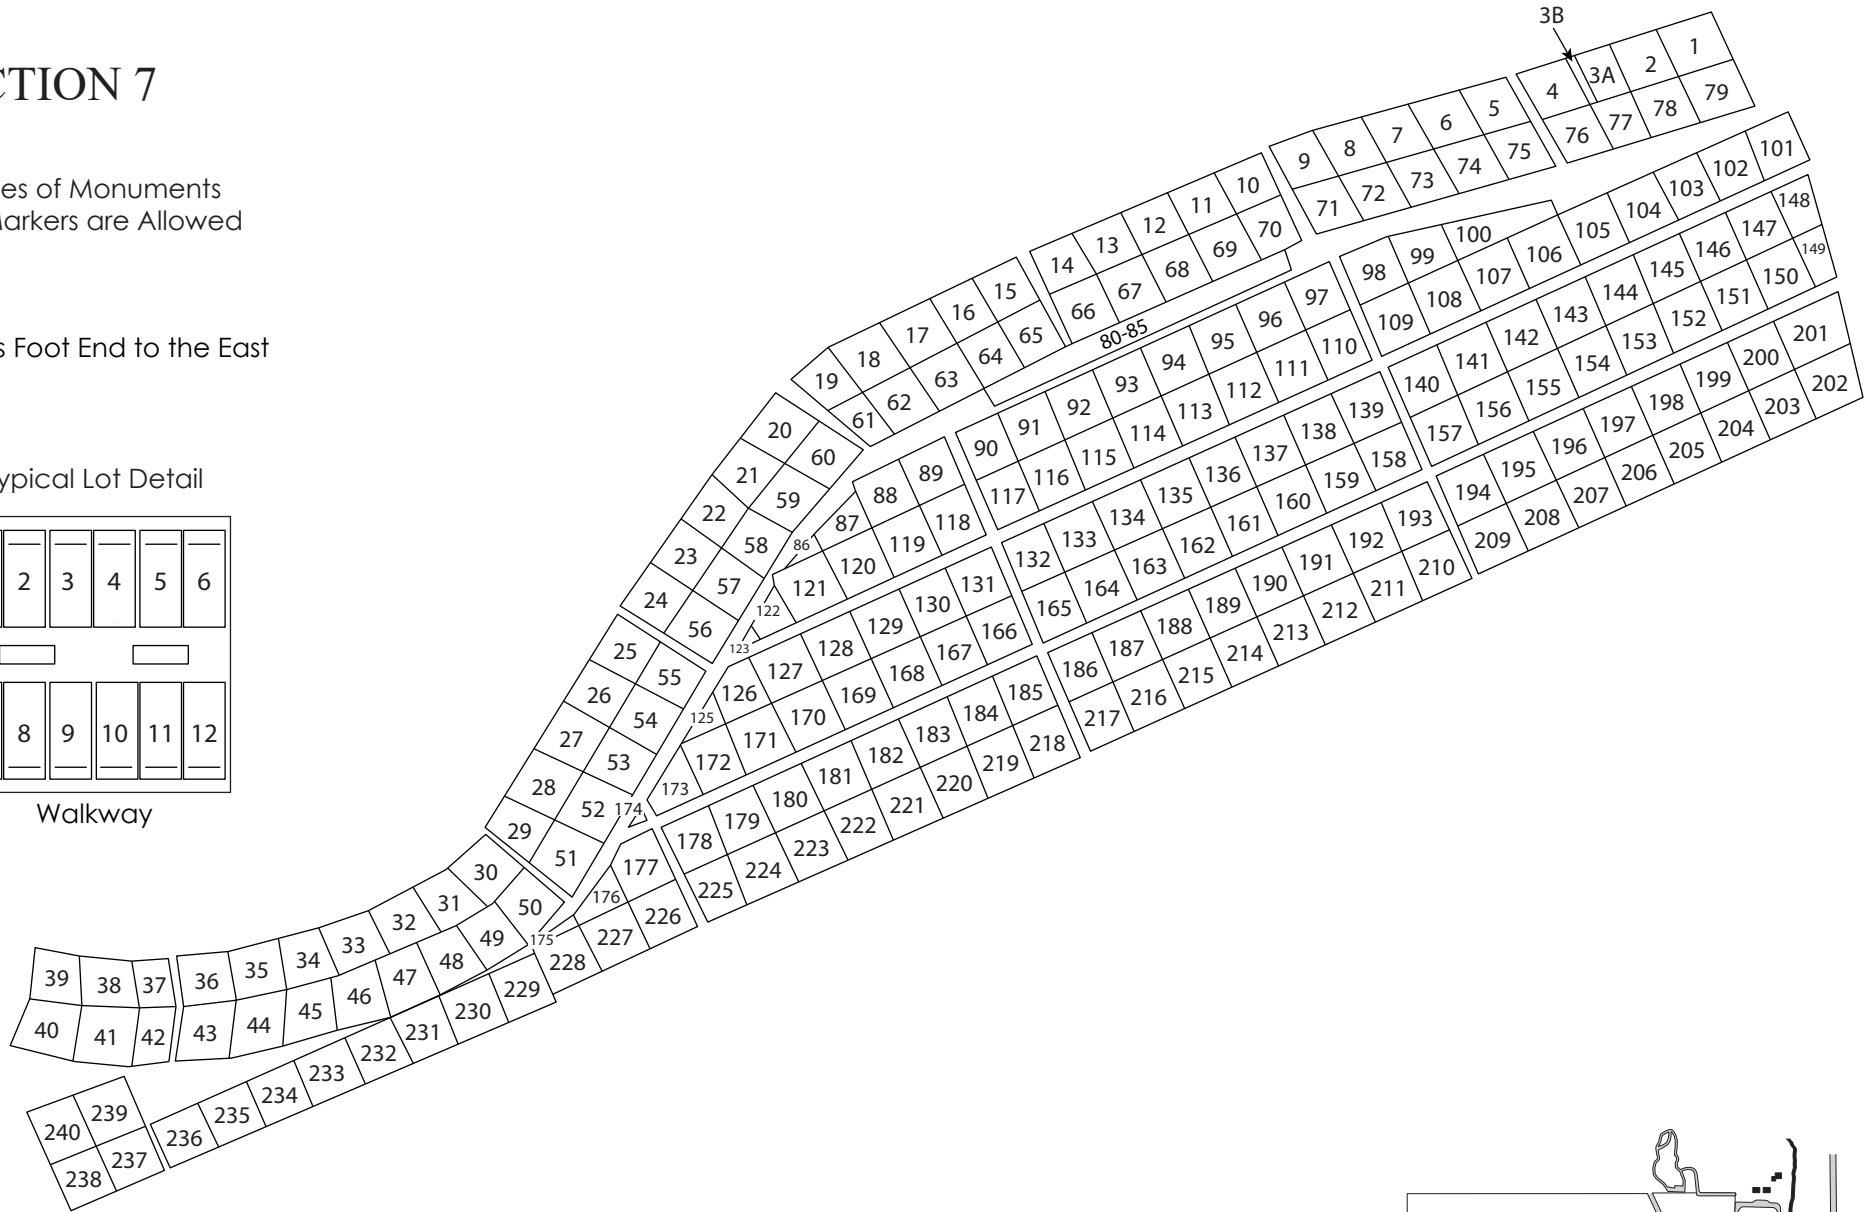

# SECTION 7

All Types of Monuments  
and Markers are Allowed

All Lots Foot End to the East

Typical Lot Detail

Walkway

235962 North Troy Street  
Wausau, WI 54403  
715.675.3309 | mail@restlawn.net | www.restlawn.net