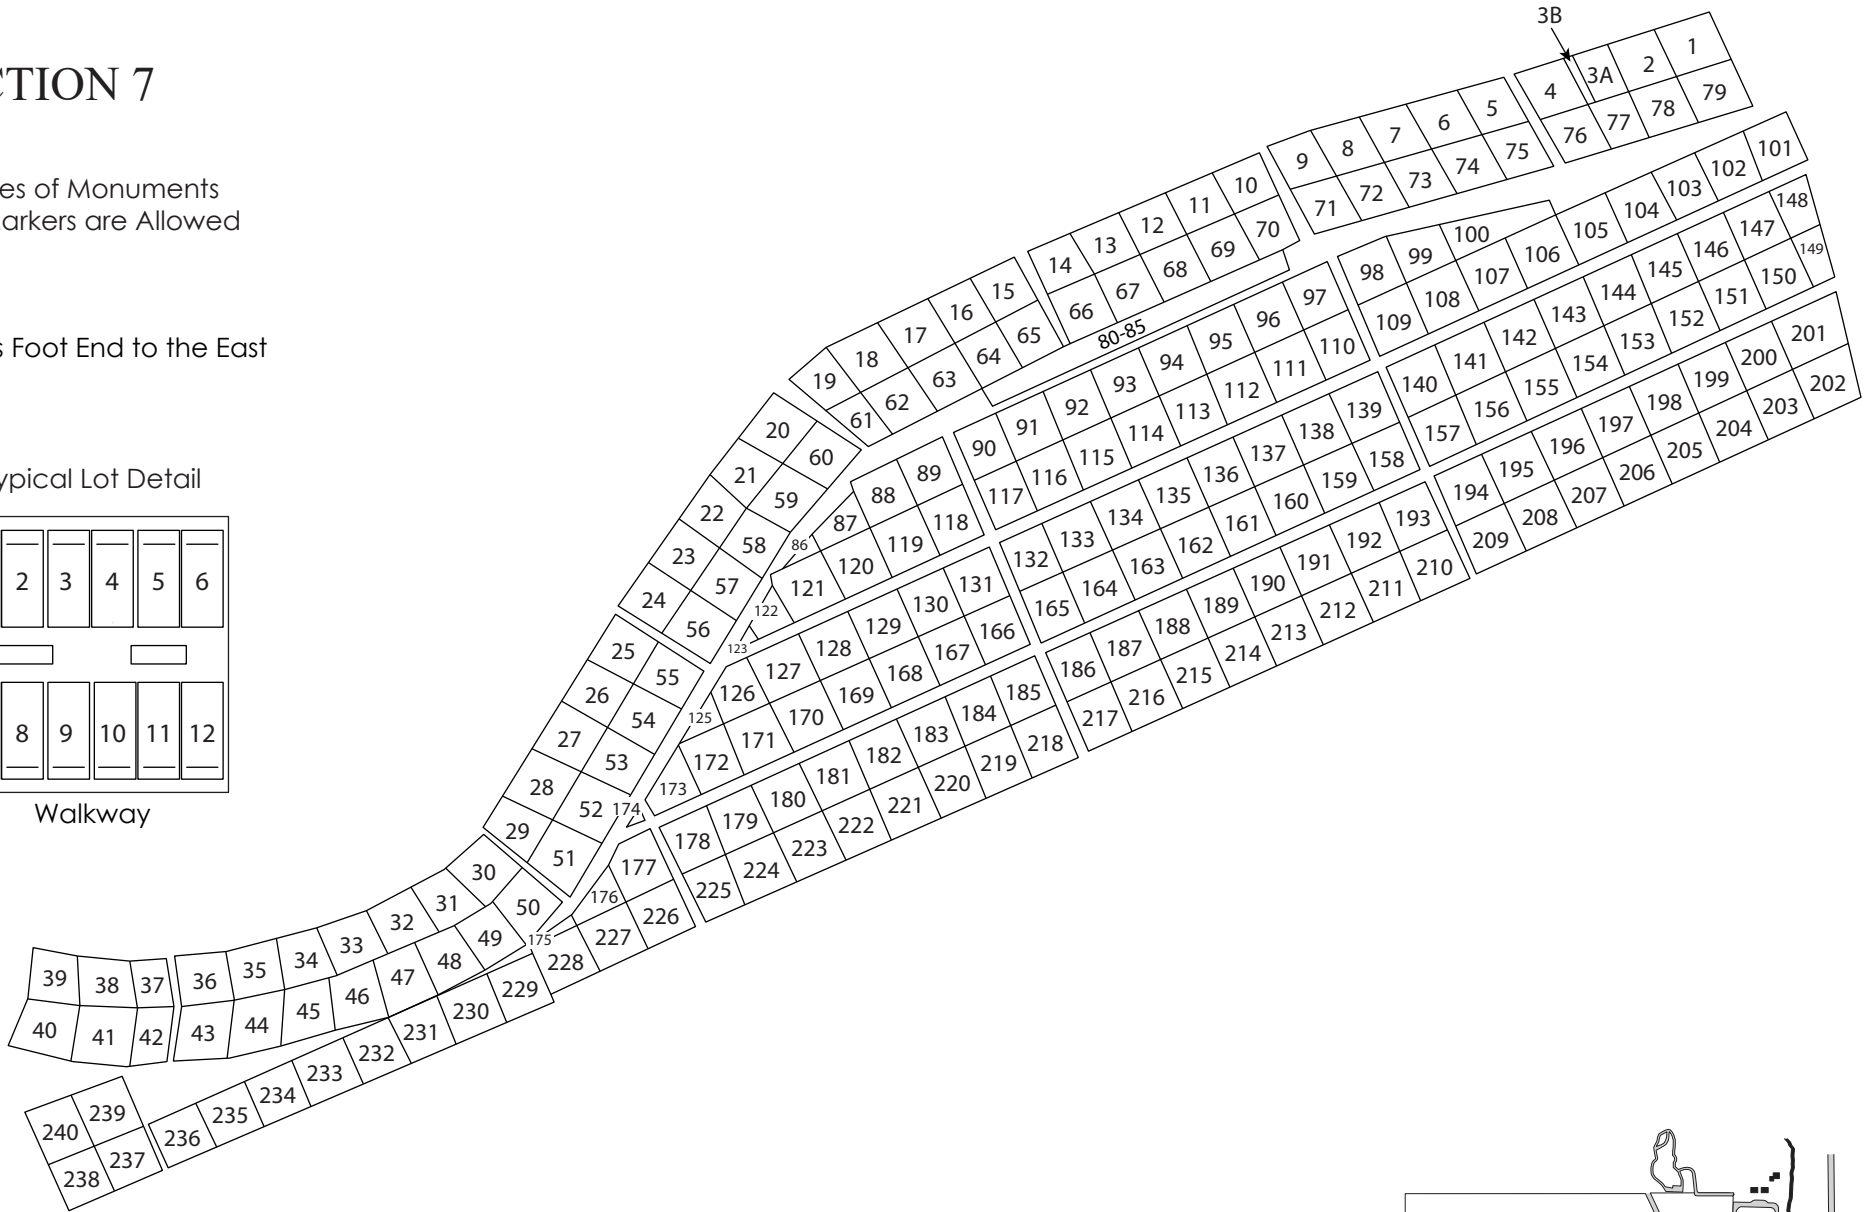

SECTION 7

All Types of Monuments
and Markers are Allowed

All Lots Foot End to the East

Typical Lot Detail

Walkway

235962 North Troy Street
Wausau, WI 54403
715.675.3309 | mail@restlawn.net | www.restlawn.net